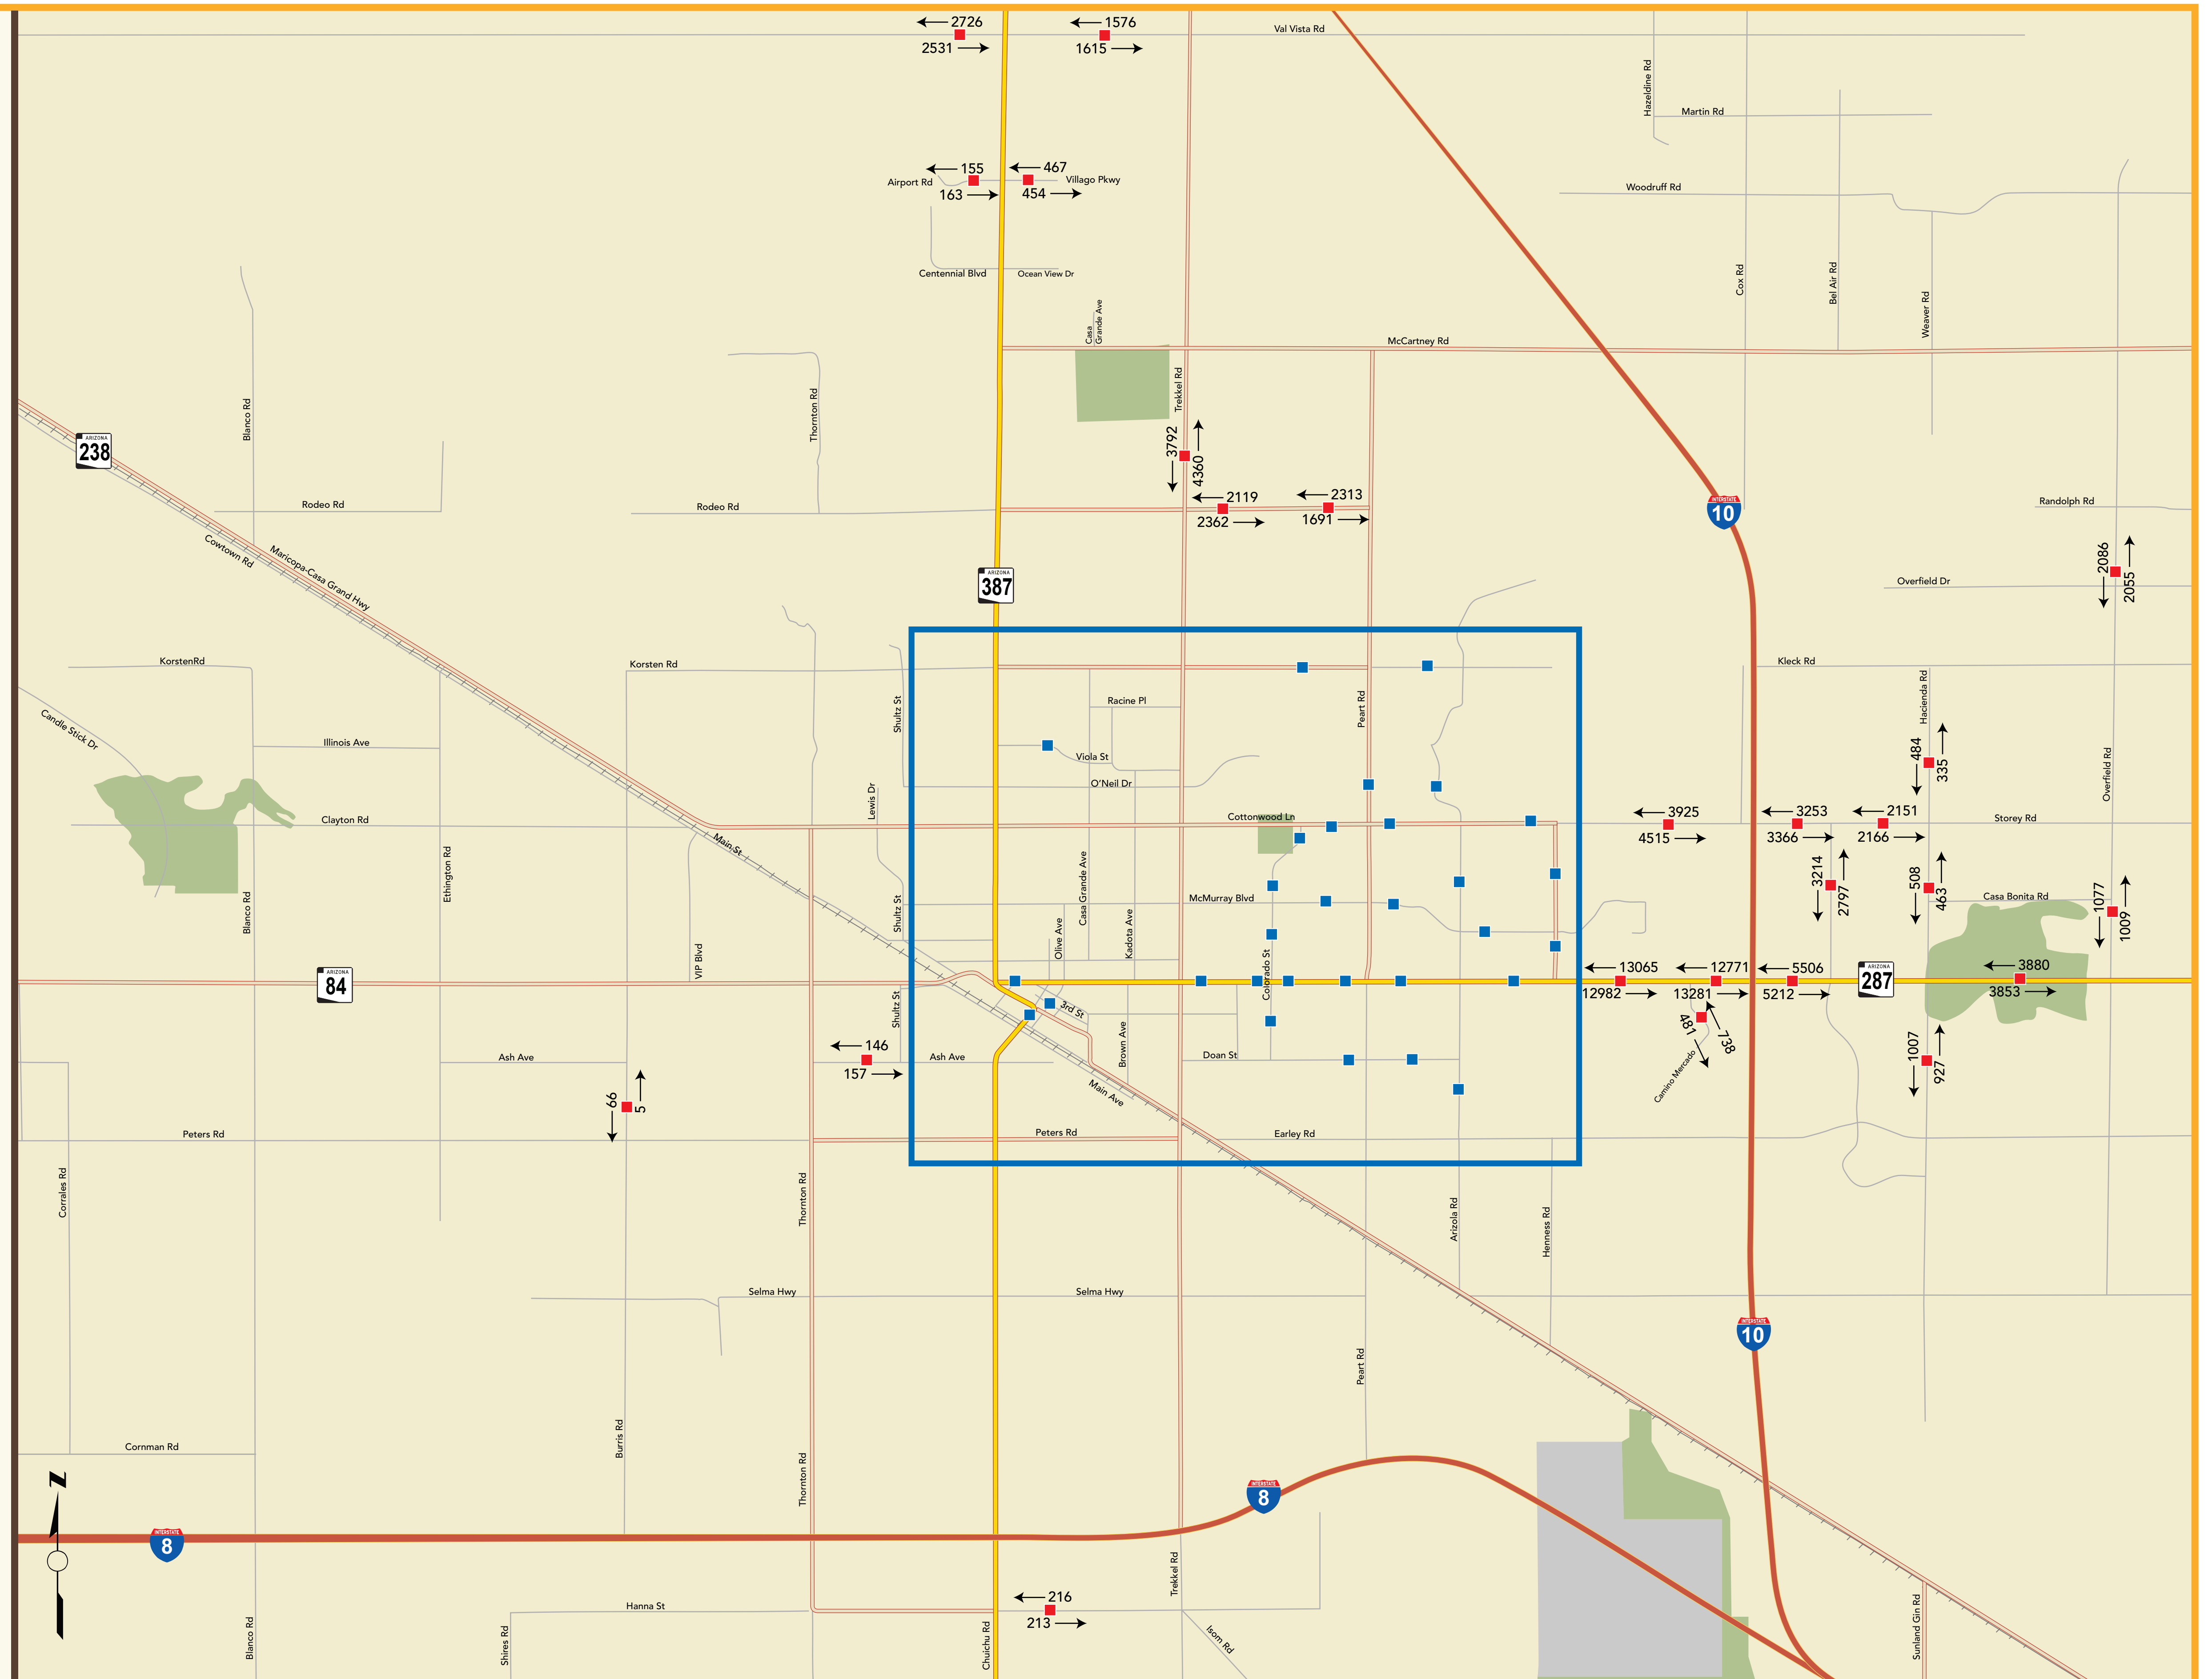

# Casa Grande, Arizona

## 2017 Count Location Map

### Legend:

- Count Locations
- $\longleftrightarrow$  Bi-Directional Counts
- Area Detail on Inset Map
- Count Locations on Inset Map

Source: United Civil Group, October - December, 2017

This report was funded in part through grant(s) from Federal Highway Administration and/or Federal Transit Administration, U.S. Department of Transportation. The contents of this report reflect the views and opinions of the author(s) who is responsible for the facts and accuracy of the data presented herein. The contents do not necessarily state or reflect the official views or policies of the U.S. Department of Transportation, the Arizona Department of Transportation, or any other State or Federal Agency. This report does not constitute a standard, specification or regulation.