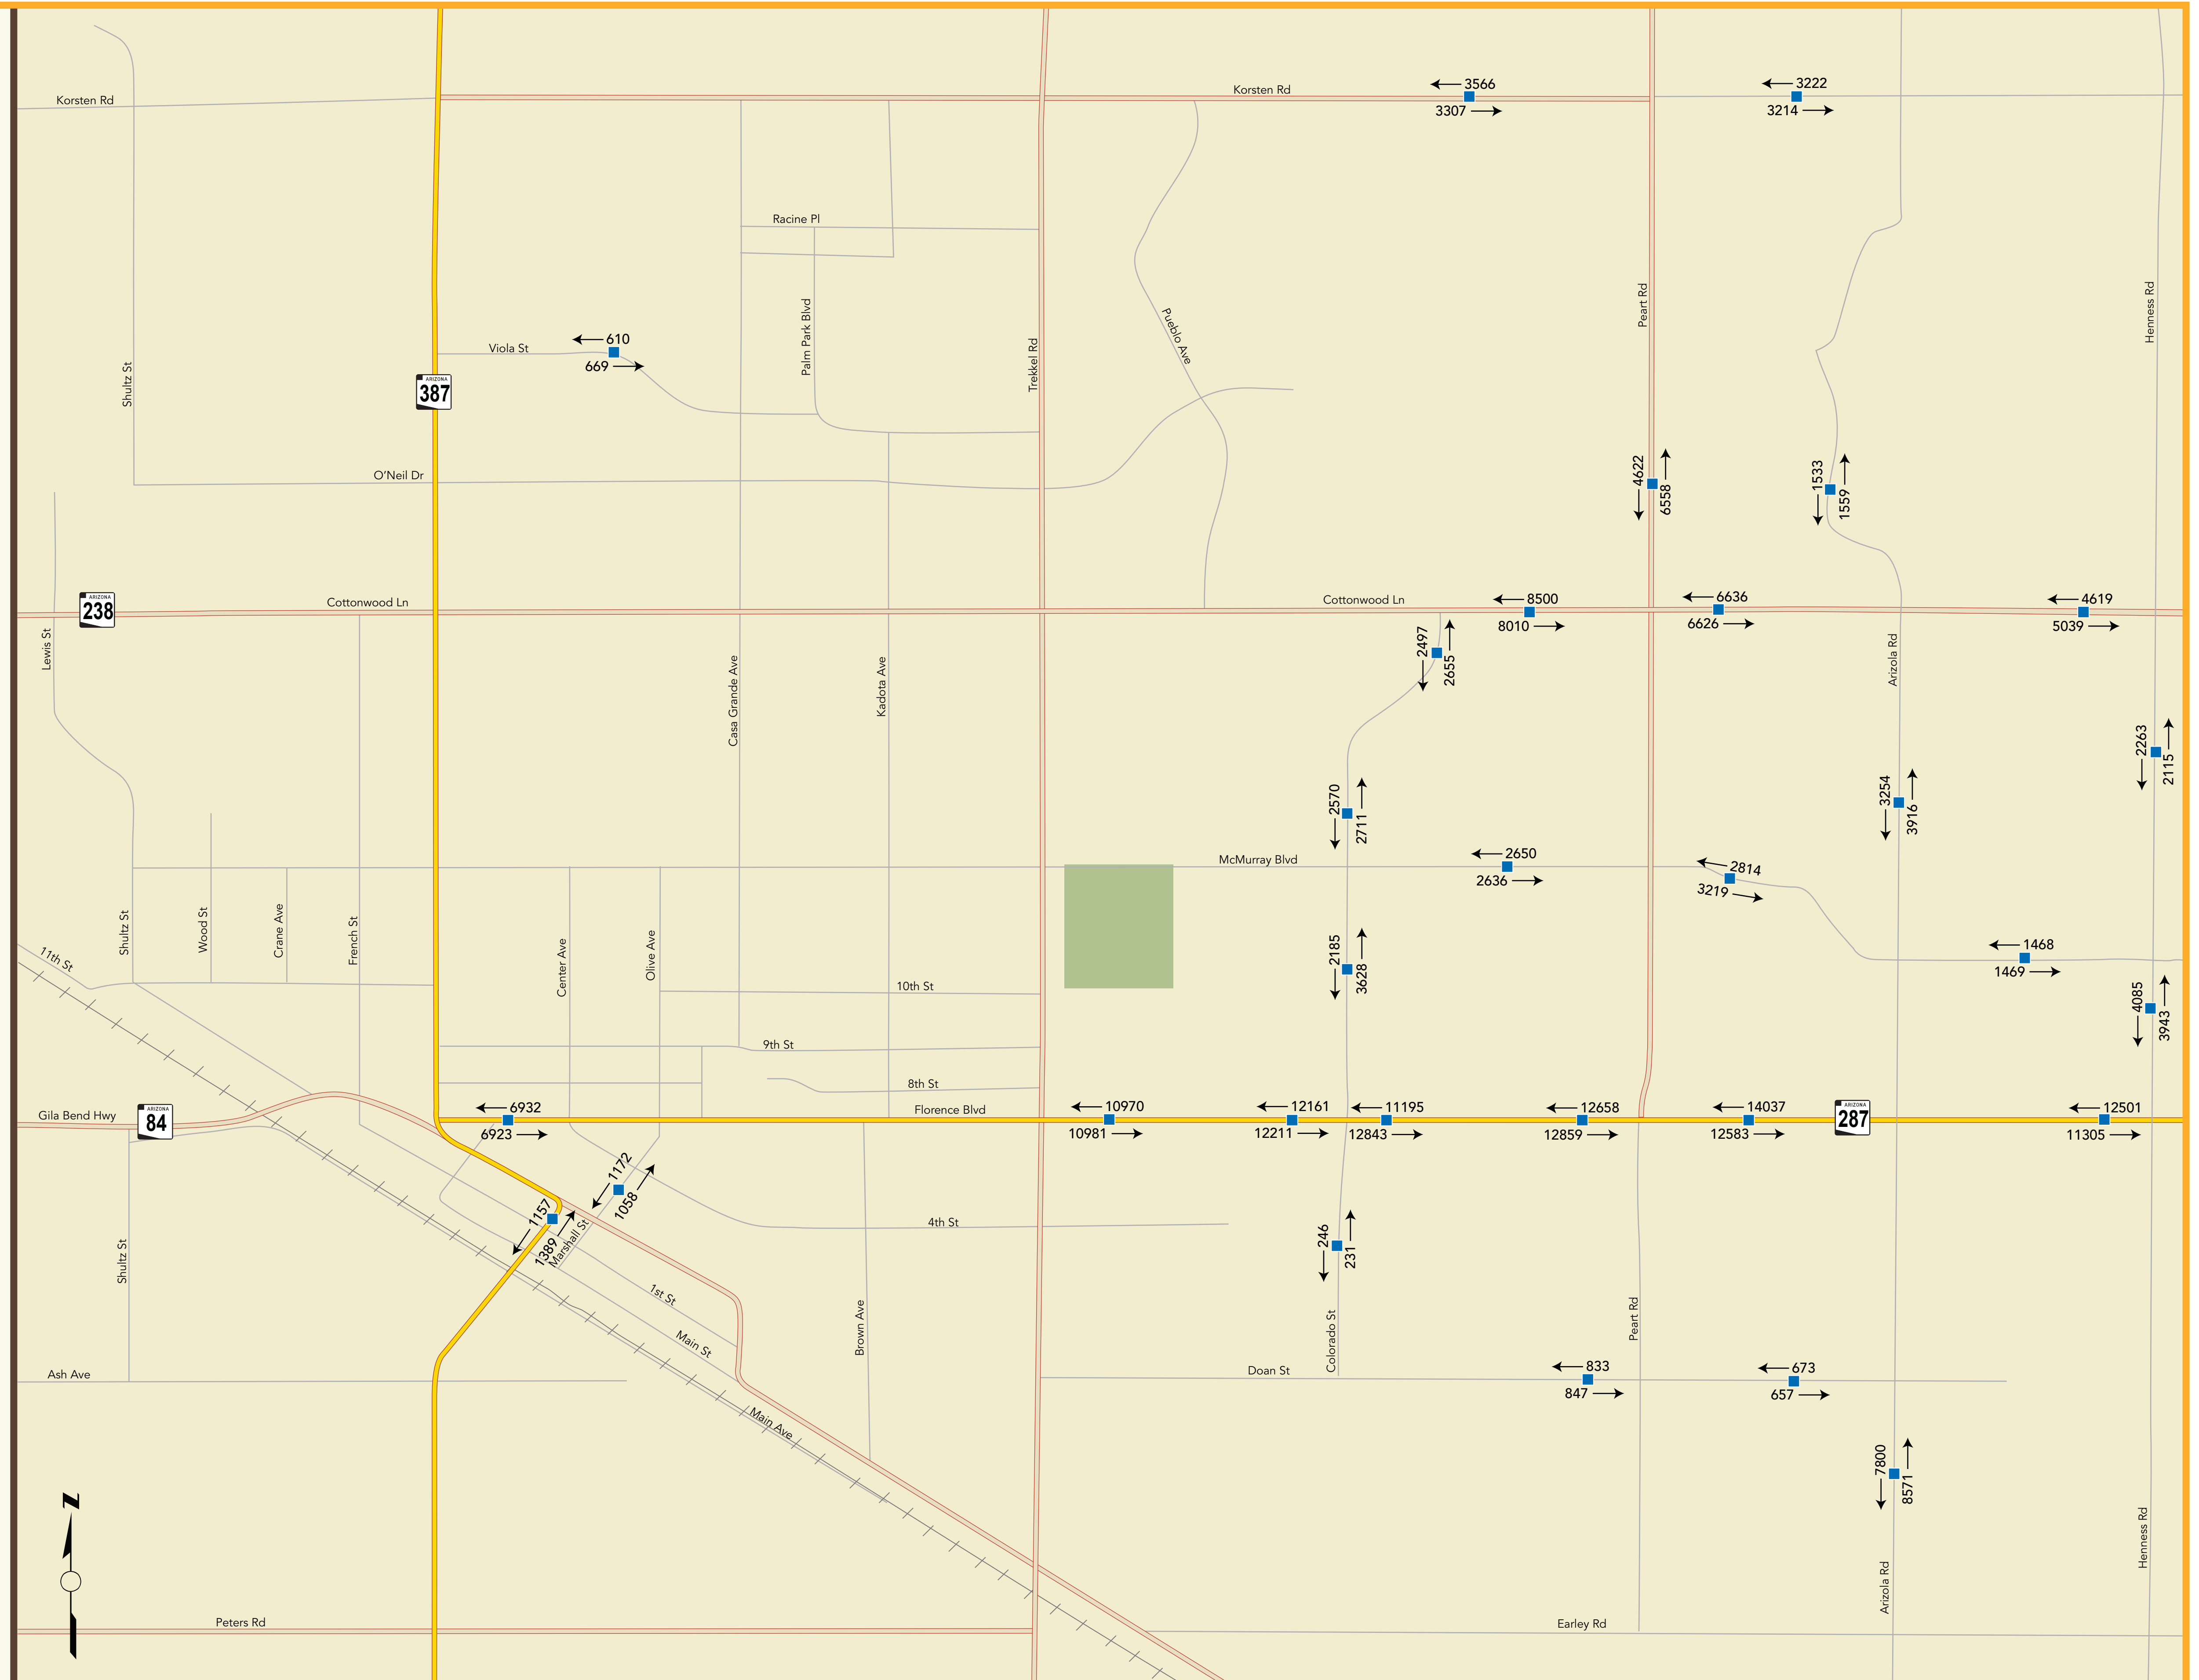

Casa Grande, Arizona

2017 Count Location Map Inset

Legend:

- Count Locations
- Bi-Directional Counts

Source: United Civil Group, October - December, 2017

This report was funded in part through grant(s) from Federal Highway Administration and/or Federal Transit Administration, U.S. Department of Transportation. The contents of this report reflect the views and opinions of the author(s) who is responsible for the facts and accuracy of the data presented herein. The contents do not necessarily state or reflect the official views or policies of the U.S. Department of Transportation, the Arizona Department of Transportation, or any other State or Federal Agency. This report does not constitute a standard, specification or regulation.