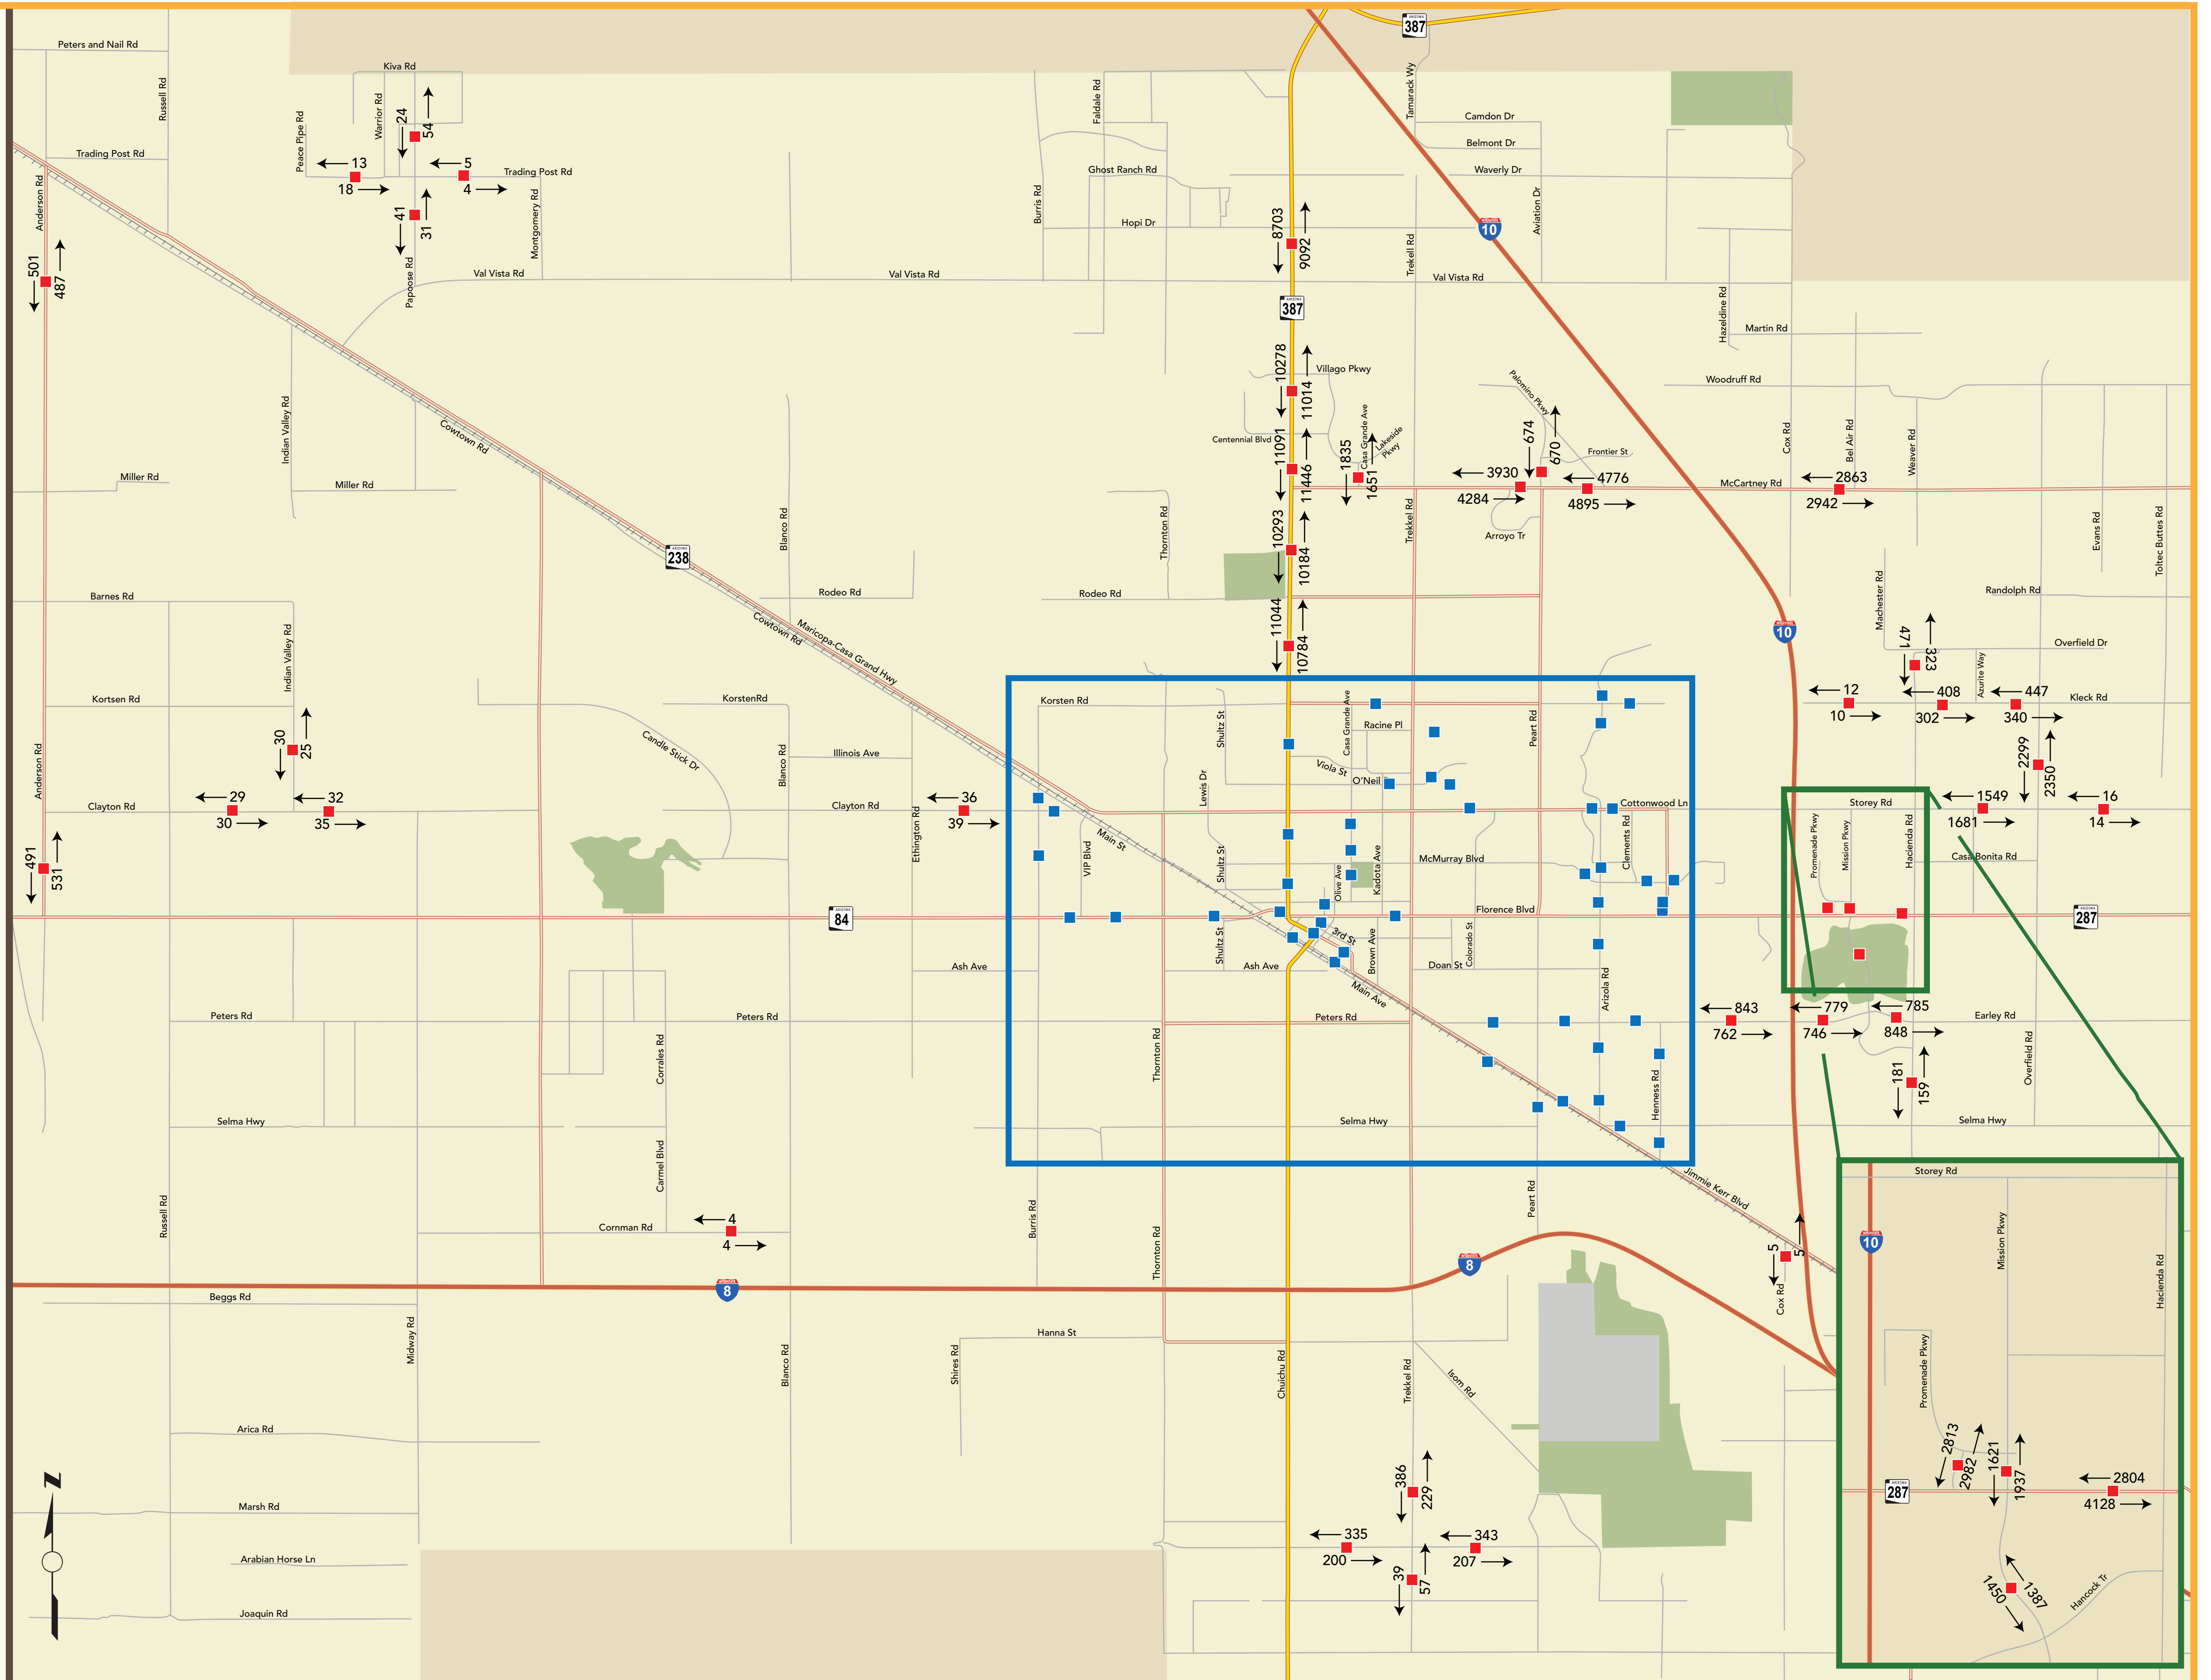

Casa Grande, Arizona

2018 Count Location Map

Legend:

- Count Locations
- ↔ Bi-Directional Counts
- Area Detail on Inset Map
- Count Locations on Inset Map

Source: United Civil Group, October - December, 2018

This report was funded in part through grant(s) from Federal Highway Administration and/or Federal Transit Administration, U.S. Department of Transportation. The contents of this report reflect the views and opinions of the author(s) who is responsible for the facts and accuracy of the data presented herein. The contents do not necessarily state or reflect the official views or policies of the U.S. Department of Transportation, the Arizona Department of Transportation, or any other State or Federal Agency. This report does not constitute a standard, specification or regulation.